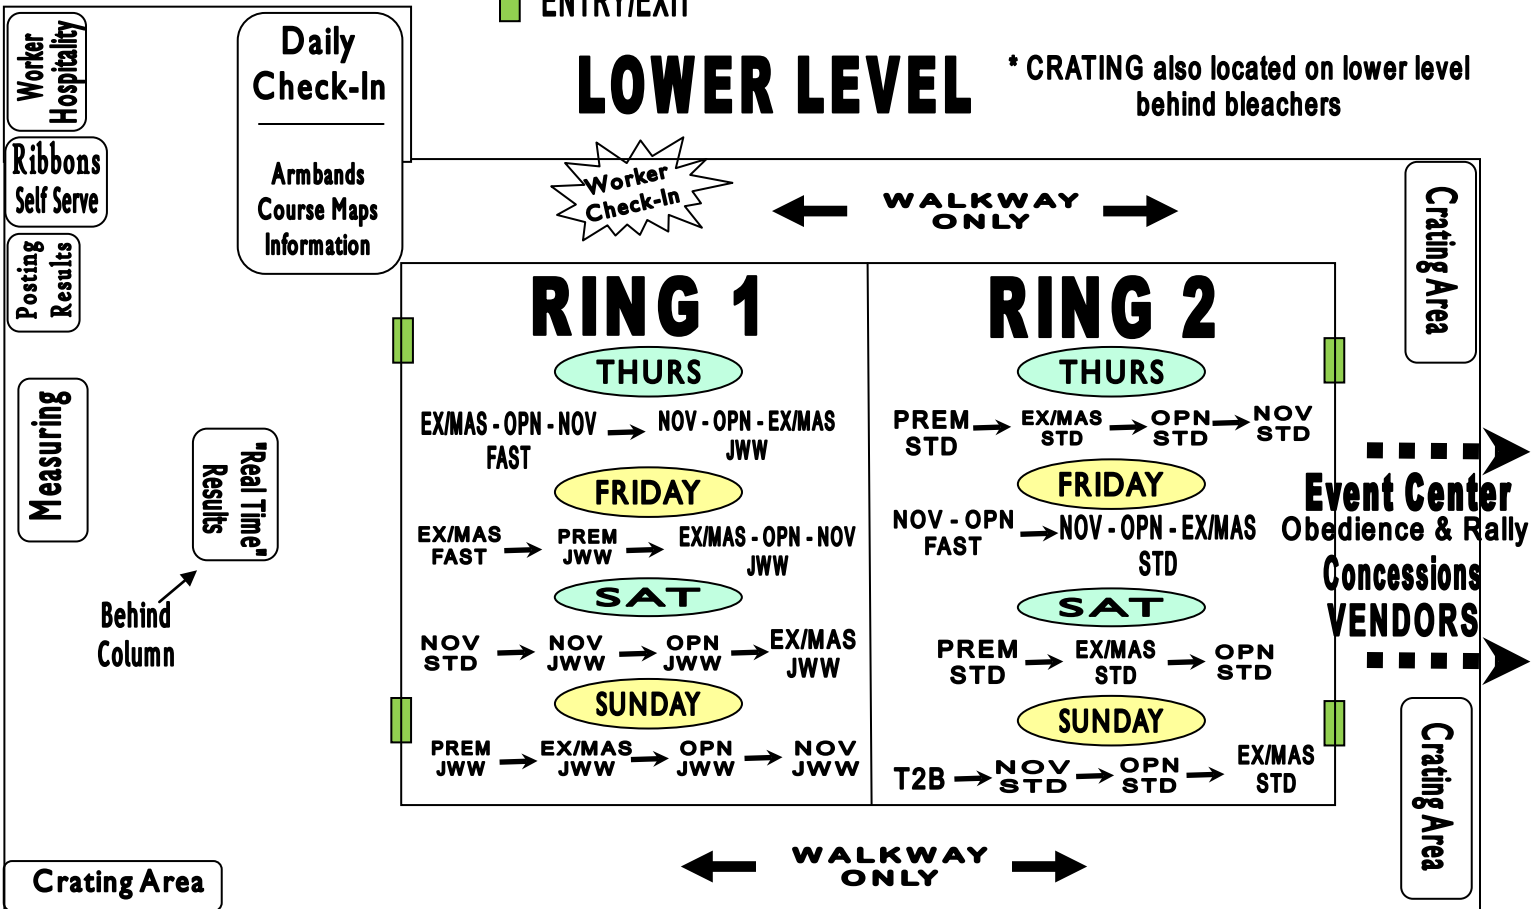

ENTRY/EXIT

LOWER LEVEL

* CRATING also located on lower level behind bleachers

Main Entrance

Exhibitor Parking