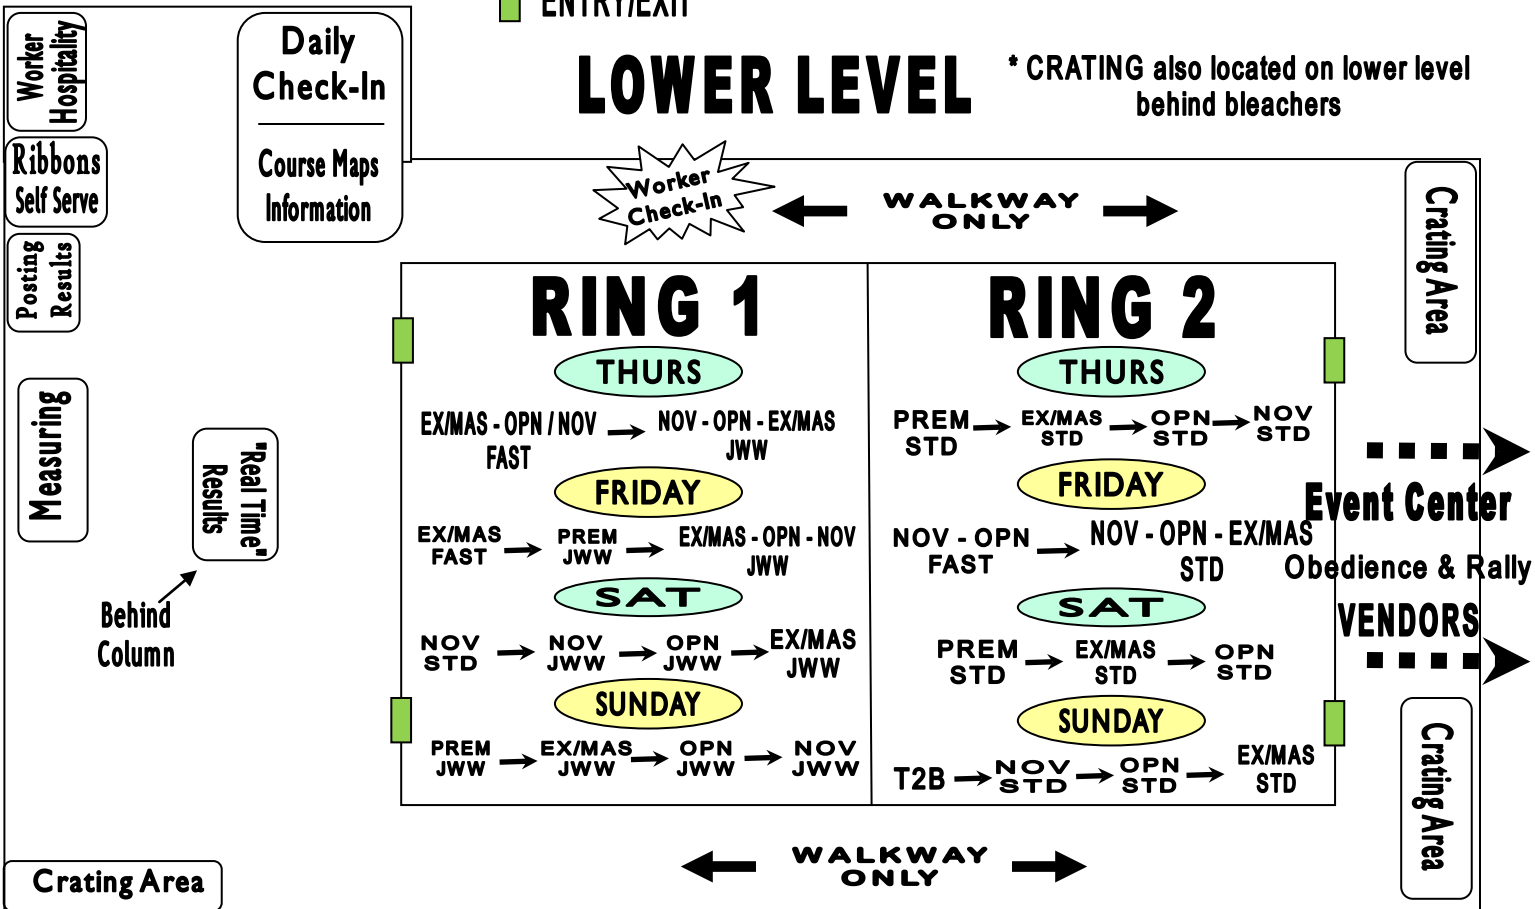

ENTRY/EXIT

LOWER LEVEL

* CRATING also located on lower level behind bleachers

Main Entrance
Exhibitor Parking